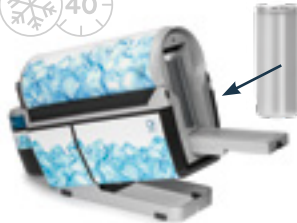

Schnelle Kühlung

austauschbares
Top-Foil-Branding

CUULA – THE WORLD'S SMALLEST & SMARTEST CAN COOLER FOR DRINKS.

MAKE BRANDS VISIBLE. BOOST SALES. PROMOTE FLEXIBLE.

CREATE YOUR CUULA

Cuula für 250 ml slim Dosen